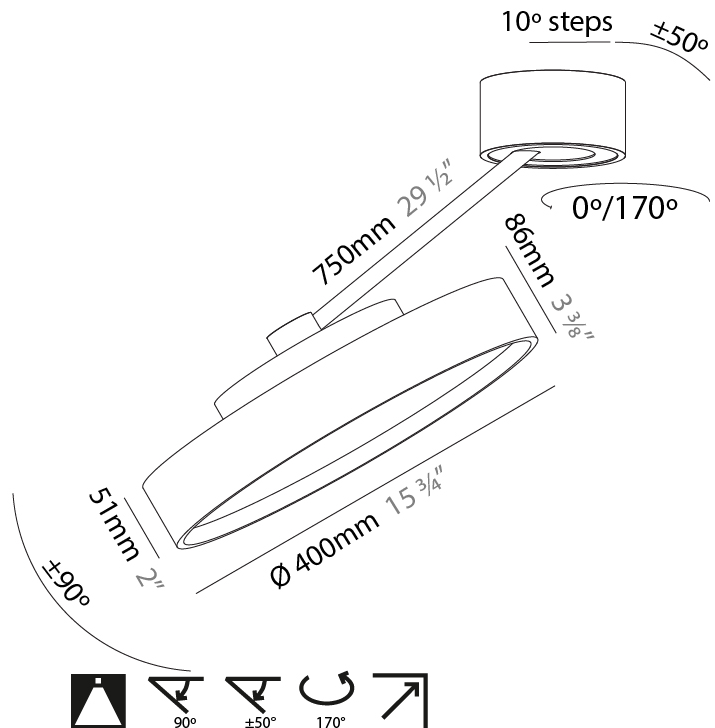

GENERAL

Series: Sign Diva Dancer
Subseries: Sign Diva Dancer Korona
Partner: Prolicht
Division: Architectural
Installation: Suspension
Product Type: Pendant
Mounting Location: Ceiling
Light Distribution: Adjustable

PHYSICAL

Shape: Round
Diameter (mm): 400
Diameter (in): 15 3/4
Height (mm): 870
Depth (mm): 86
Height (in): 34 1/4
Depth (in): 3 3/8
Weight (kg): 3.5
Weight (lbs): 7.716

Diffuser: PMMA - Opal / Micro-Prism / Sparkling Secret / Vintage Industrial

Fixture Finish: SSR / BKV / CWI / CRY / HAB / UFT / ITA / RUA / FTG / MYG / LOD / PUS / FRO / FUP / KIA / POP / BLS / SPG / MEY / GOH / CHC / COM / ABZ / JAG / OBR / MOS / ROR

Fixture Material: PMMA / Extruded Aluminum / Steel

ELECTRICAL

Lamp Type: LED (Zhaga Standard)
Input Wattage (W): 17.9
Total Output Wattage (W): 16
Dimming: Tri-Mode (Non-Dimming and Phase Dimming (120Vac only) and 0-10V Dimming)
Driver Included: Yes
Driver Location: Integrated
Driver Type: Constant Current - Universal
Driver Class: Class 2
Input Voltage (V): 120 - 277
Constant Current (MA): 500

LED

Color Temperature (*K): 2700 / 3000 / 3500 / 4000
Max. Delivered Lumen (lm): 1870 / 2340 / 2372 / 2420
CRI: >90 CRI
Lamp Life (hrs): 50000

OPTICAL

Adjustability: Rotational Canopy 170°; Tilting Canopy ±50°; Tilting Head ±90°

RATINGS AND CERTIFICATIONS

Certified By: Certified for North American Standards
IP rating: IP20