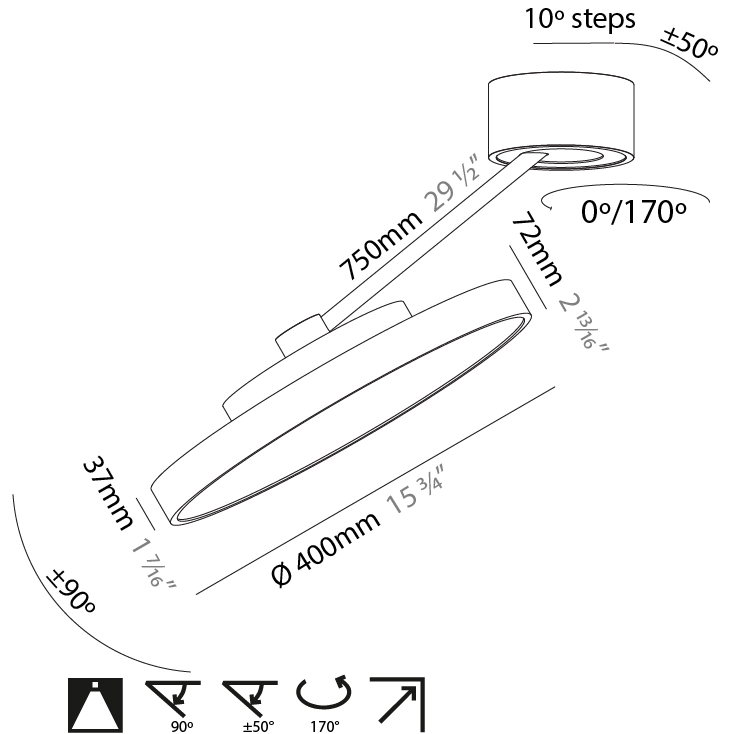

PHYSICAL

Shape: Round
Diameter (mm): 400
Diameter (in): 15 3/4
Height (mm): 72
Height (in): 2 13/16
Max. Overall Height (mm): 870
Max. Overall Height (in): 34 1/4
Extension (mm): 750
Extension (in): 29 1/2
Weight (kg): 3.140
Weight (lbs): 6.922
Diffuser: PMMA - Opal / Micro-Prism / Sparkling Secret / Vintage Industrial
Fixture Finish: SSR / BKV / CWI / CRY / HAB / UFT / ITA / RUA / FTG / MYG / LOD / PUS / FRO / FUP / KIA / POP / BLS / SPG / MEY / GOH / CHC / COM / ABZ / JAG / OBR / MOS / ROR
Fixture Material: PMMA / Extruded Aluminum / Steel

ELECTRICAL

Lamp Type: LED (Zhaga Standard)
Input Wattage (W): 17
Total Output Wattage (W): 16
Dimming: Tri-Mode (Non-Dimming and Phase Dimming (120Vac only) and 0-10V Dimming)
Driver Included: Yes
Driver Location: Integrated
Driver Type: Constant Current - Universal
Driver Class: Class 2
Input Voltage (V): 120 - 277
Constant Current (MA): 500

LED

Color Temperature (°K): 2700 / 3000 / 3500 / 4000
Max. Delivered Lumen (lm): 1807 / 1943 / 1951 / 1991
Nominal Lumen (lm): 2250 / 2420 / 2430 / 2480
CRI: >90 CRI
Lamp Life (hrs): 50000

OPTICAL

Adjustability: Rotational Canopy 170°; Tilting Canopy ±50°; Tilting Head ±90°

RATINGS AND CERTIFICATIONS

Certified By: Certified for North American Standards
IP rating: IP20