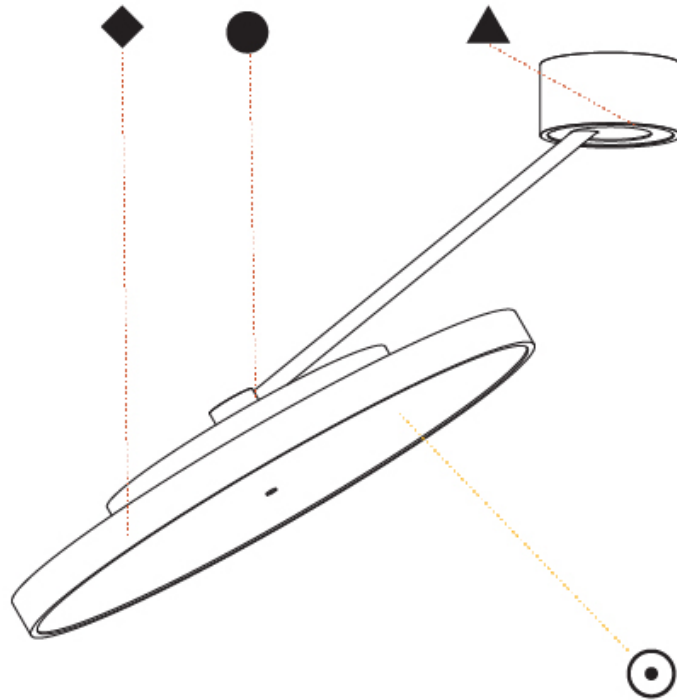

SIGN DIVA DANCER SUSPENSION

A300041-

PROJECT _____

TYPE _____

SPECIFIER _____

QUANTITY _____

DATE _____

A