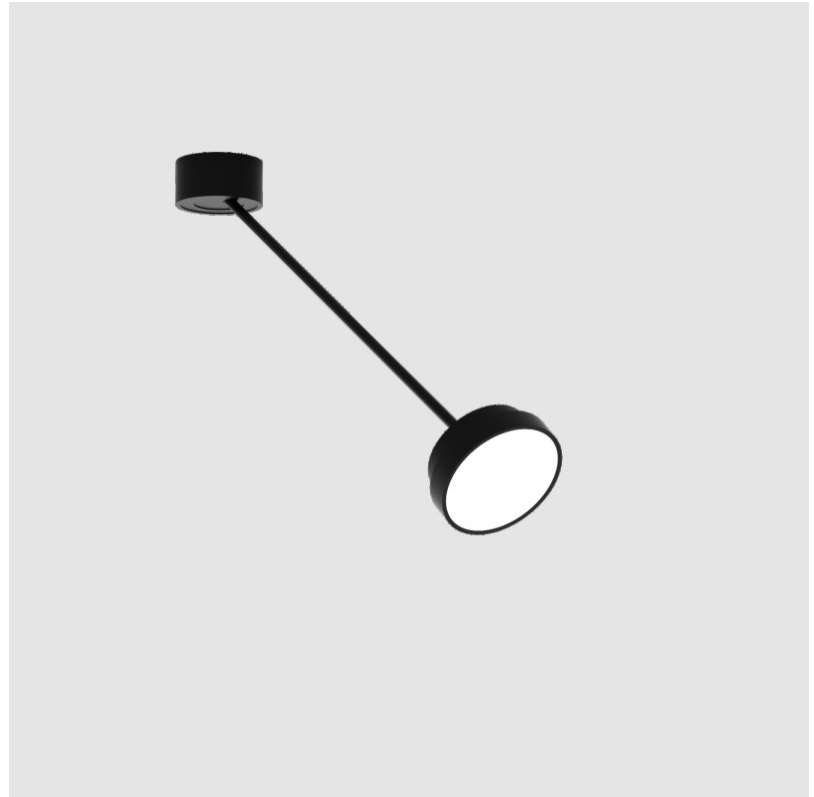

GENERAL

Series: Sign Diva Dancer
Subseries: Sign Diva Dancer Korona
Brand: Prolicht
Division: Architectural
Mounting Type: Suspension
Mounting Location: Ceiling
Subcategory: Pendant

PHYSICAL

Shape: Round
Diameter (mm): 200
Diameter (in): 7 7/8
Height (mm): 870
Depth (mm): 86
Height (in): 34 1/4
Depth (in): 3 3/8
Light Distribution: Adjustable / Direct
Weight (kg): 2.09
Weight (lbs): 4.607
Diffuser: [PMMA - Opal](#) / [Micro-Prism](#) / [Sparkling Secret](#) / [Vintage Industrial](#)
Fixture Finish: [SSR / BKV / CWI / CRY / HAB / UFT / ITA / RUA / FTG / MYG / LOD / PUS / FRO / FUP / KIA / POP / BLS / SPG / MEY / GOH / GUM / CHC / COM / ABZ / JAG / OBR / MOS / ROR](#)
Fixture Material: [Extruded Aluminum](#) / [Steel](#)

ELECTRICAL

Lamp Type: LED (Zhaga Standard)
Input Wattage (W): 11
Total Output Wattage (W): 10
Dimming: [Tri-Mode (Non-Dimming and Phase Dimming (120Vac only) and 0-10V Dimming)](#)
Driver Included: Yes
Driver Location: Integrated
Driver Type: Constant Current - Universal
Driver Class: Class 2
Input Voltage (V): 120 - 277
Constant Current (MA): 350

LED

[Color Temperature (*K): 2700 / 3000 / 3500 / 4000](#)
Max. Delivered Lumen (lm): 860 / 1080 / 1088 / 1110
CRI: >90 CRI
Lamp Life (hrs): 50000

OPTICAL

Adjustability: Rotational Canopy 170°; Tilting Canopy ±50°; Tilting Head ±90°

RATINGS AND CERTIFICATIONS

Certified By: Certified for North American Standards
IP rating: IP20