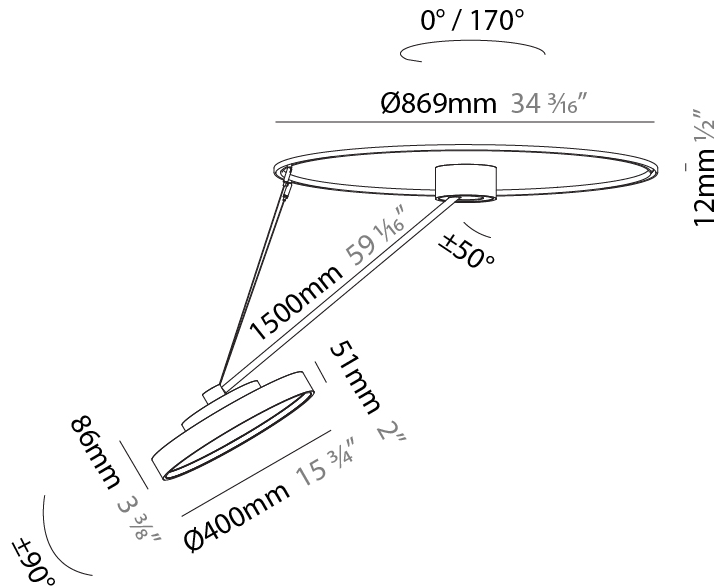

GENERAL

Series: Sign Diva Dancer
Subseries: Sign Diva Dancer Korona
Brand: Prolicht
Division: Architectural
Mounting Type: Suspension
Mounting Location: Ceiling
Subcategory: Pendant

PHYSICAL

Shape: Round
Diameter (mm): 400
Diameter (in): 15 3/4
Height (mm): 1620
Height (in): 63 3/4
Light Distribution: Adjustable / Direct
Weight (kg): 5
Weight (lbs): 11
Diffuser: PMMA - Opal / Micro-Prism / Sparkling Secret / Vintage Industrial
Fixture Finish: SSR / BKV / CWI / CRY / HAB / UFT / ITA / RUA / FTG / MYG / LOD / PUS / FRO / FUP / KIA / POP / BLS / SPG / MEY / GOH / GUM / CHC / COM / ABZ / JAG / OBR / MOS / ROR
Fixture Material: Extruded Aluminum / Steel

ELECTRICAL

Lamp Type: LED (Zhaga Standard)
Input Wattage (W): 17.0
Total Output Wattage (W): 15.4
Dimming: Tri-Mode (Non-Dimming and Phase Dimming (120Vac only) and 0-10V Dimming)
Driver Included: Yes
Driver Location: Integrated
Driver Type: Constant Current - Universal
Driver Class: Class 2
Input Voltage (V): 120 - 277
Constant Current (MA): 500

LED

Color Temperature (°K): 2700 / 3000 / 3500 / 4000
Max. Delivered Lumen (lm): 1807 / 1943 / 1951 / 1991
Nominal Lumen (lm): 2250 / 2420 / 2430 / 2480
CRI: >90 CRI
Lamp Life (hrs): 50000

OPTICAL

Adjustability: Rotational Canopy 170°; Tilting Canopy ±50°; Tilting Head ±90°

RATINGS AND CERTIFICATIONS

Certified By: Certified for North American Standards
IP rating: IP20