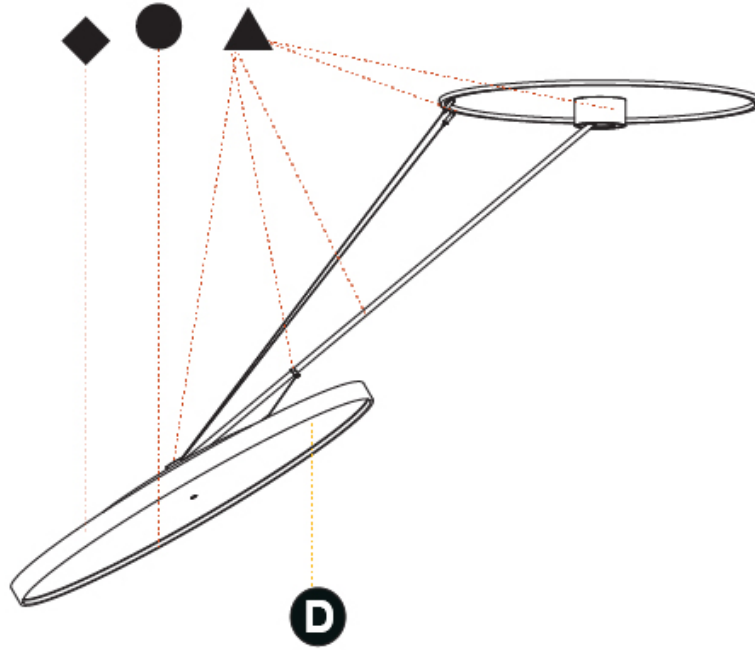

SIGN DIVA DANCER SUSPENSION

A30877-

PROJECT
TYPE
SPECIFIER
QUANTITY
DATE