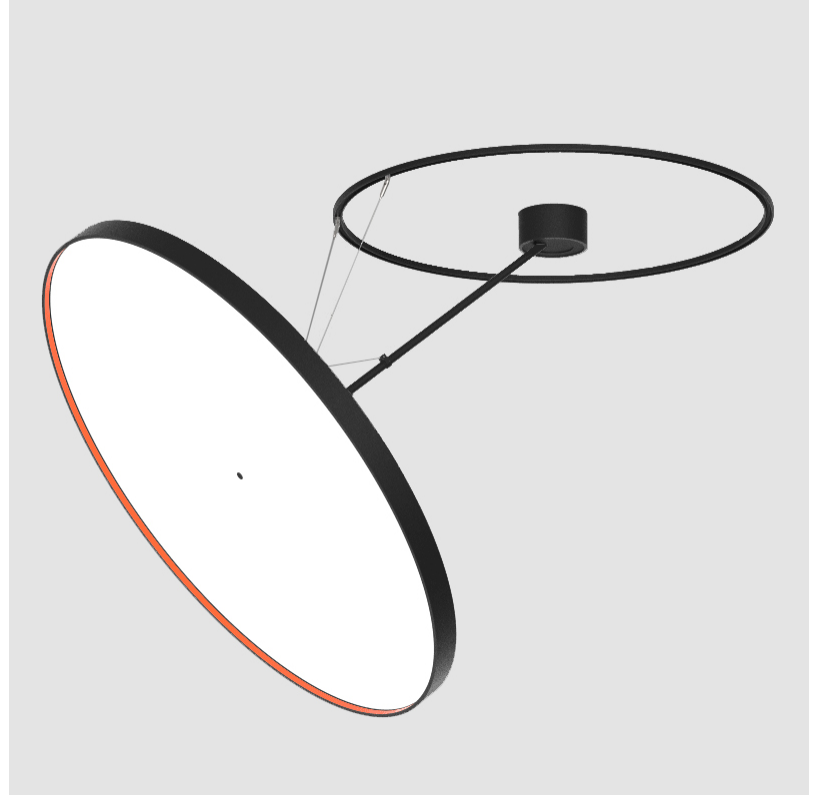

GENERAL

Series: Sign Diva Dancer
Subseries: Sign Diva Dancer Korona
Brand: Prolicht
Division: Architectural
Mounting Type: Suspension
Mounting Location: Ceiling
Subcategory: Pendant

PHYSICAL

Shape: Round
Diameter (mm): 1100
Diameter (in): 43 ⁵/₁₆
Height (mm): 870
Height (in): 34 ¹/₄
Light Distribution: Adjustable / Direct
Weight (kg): 16.1
Weight (lbs): 35.42
Diffuser: PMMA - Opal / Micro-Prism / Sparkling Secret / Vintage Industrial
Fixture Finish: SSR / BKV / CWI / CRY / HAB / UFT / ITA / RUA / FTG / MYG / LOD / PUS / FRO / FUP / KIA / POP / BLS / SPG / MEY / GOH / GUM / CHC / COM / ABZ / JAG / OBR / MOS / ROR
Fixture Material: Extruded Aluminum / Steel

ELECTRICAL

Lamp Type: LED (Zhaga Standard)
Input Wattage (W): 169.4
Total Output Wattage (W): 135
Dimming: Tri-Mode (Non-Dimming and Phase Dimming (120Vac only) and 0-10V Dimming)
Driver Included: Yes
Driver Location: Integrated
Driver Type: Constant Current - Universal
Driver Class: Class 2
Input Voltage (V): 120 - 277
Constant Current (MA): 350

LED

Color Temperature (°K): 2700 / 3000 / 4000
Max. Delivered Lumen (lm): 19520 / 19933 / 20340
CRI: >90 CRI
Lamp Life (hrs): 50000

OPTICAL

Adjustability: Rotational Canopy 170°; Tilting Canopy ±50°; Tilting Head ±90°

RATINGS AND CERTIFICATIONS

Certified By: Certified for North American Standards
IP rating: IP20