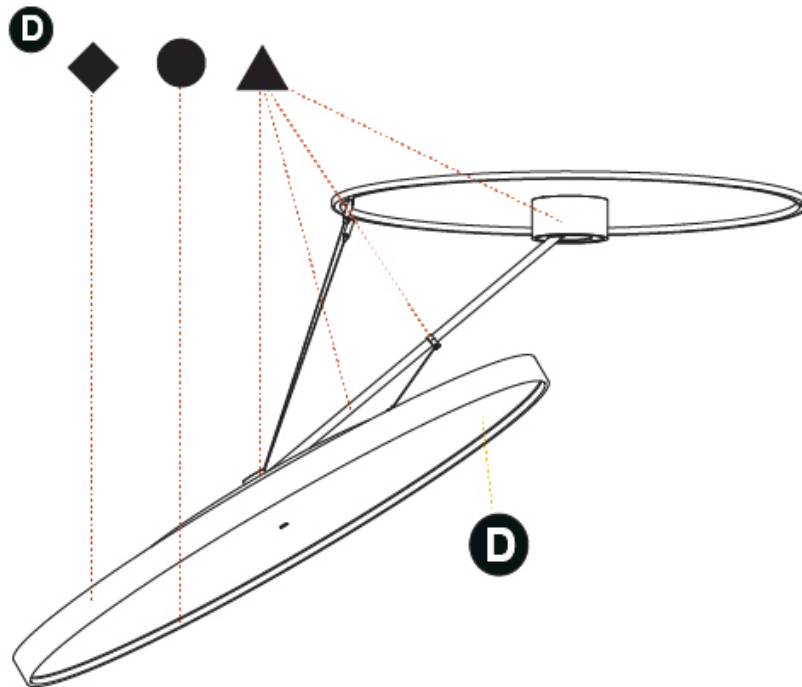

SIGN DIVA DANCER KORONA SUSPENSION

A30883-

PROJECT	_____
TYPE	_____
SPECIFIER	_____
QUANTITY	_____
DATE	_____