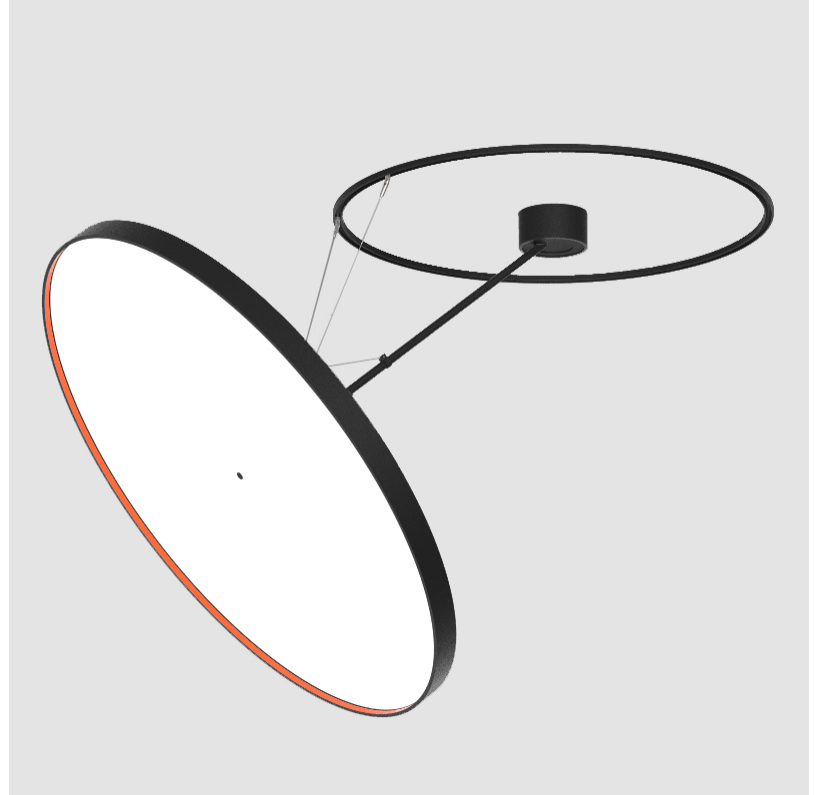

GENERAL

Series: Sign Diva Dancer
Subseries: Sign Diva Dancer Korona
Partner: Prolicht
Division: Architectural
Installation: Suspension
Product Type: Pendant
Mounting Location: Ceiling
Light Distribution: Adjustable

PHYSICAL

Shape: Round
Diameter (mm): 1100
Diameter (in): 43 5/16
Height (mm): 870
Height (in): 34 1/4
Weight (kg): 16.1
Weight (lbs): 35.42
Diffuser: PMMA - Opal / Micro-Prism / Sparkling Secret / Vintage Industrial
Fixture Finish: SSR / BKV / CWI / CRY / HAB / UFT / ITA / RUA / FTG / MYG / LOD / PUS / FRO / FUP / KIA / POP / BLS / SPG / MEY / GOH / CHC / COM / ABZ / JAG / OBR / MOS / ROR
Fixture Material: PMMA / Extruded Aluminum / Steel

ELECTRICAL

Lamp Type: LED (Zhaga Standard)
Input Wattage (W): 169.4
Total Output Wattage (W): 135
Dimming: Tri-Mode (Non-Dimming and Phase Dimming (120Vac only) and 0-10V Dimming)
Driver Included: Yes
Driver Location: Integrated
Driver Type: Constant Current - Universal
Driver Class: Class 2
Input Voltage (V): 120 - 277
Constant Current (MA): 350

LED

Color Temperature (°K): 2700 / 3000 / 4000
Max. Delivered Lumen (lm): 19520 / 19933 / 20340
CRI: >90 CRI
Lamp Life (hrs): 50000

OPTICAL

Adjustability: Rotational Canopy 170°; Tilting Canopy ±50°; Tilting Head ±90°

RATINGS AND CERTIFICATIONS

Certified By: Certified for North American Standards
IP rating: IP20