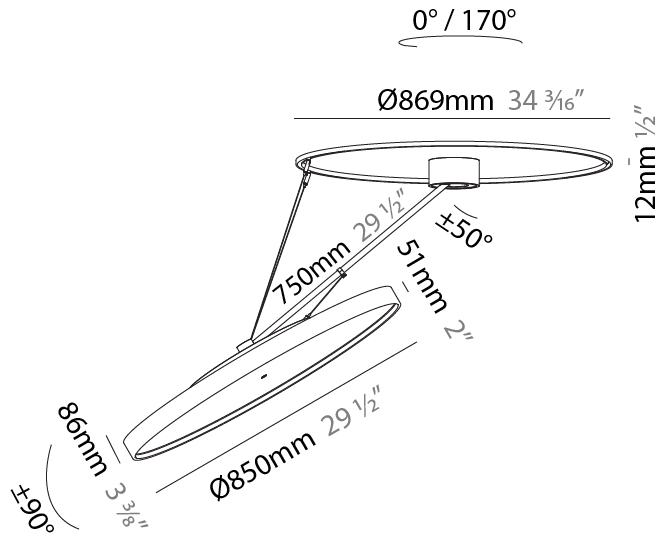

GENERAL

Series: Sign Diva Dancer
Subseries: Sign Diva Dancer
Partner: Prolicht
Division: Architectural
Installation: Suspension
Product Type: Pendant
Mounting Location: Ceiling
Light Distribution: Adjustable

PHYSICAL

Shape: Round
Diameter (mm): 850
Diameter (in): 33 7/16
Height (mm): 870
Height (in): 34 1/4
Weight (kg): 9.8
Weight (lbs): 21.56
Diffuser: PMMA - Opal / Micro-Prism / Sparkling Secret / Vintage Industrial
Fixture Finish: SSR / BKV / CWI / CRY / HAB / UFT / ITA / RUA / FTG / MYG / LOD / PUS / FRO / FUP / KIA / POP / BLS / SPG / MEY / GOH / CHC / COM / ABZ / JAG / OBR / MOS / ROR
Fixture Material: PMMA / Extruded Aluminum / Steel

ELECTRICAL

Lamp Type: LED (Zhaga Standard)
Input Wattage (W): 96.8
Total Output Wattage (W): 76.8
Dimming: Tri-Mode (Non-Dimming and Phase Dimming (120Vac only) and 0-10V Dimming)
Driver Included: Yes
Driver Location: Integrated
Driver Type: Constant Current - Universal
Driver Class: Class 2
Input Voltage (V): 120 - 277
Constant Current (MA): 600

LED

Color Temperature (°K): 3000 / 3500 / 4000
Max. Delivered Lumen (lm): 11160 / 11388 / 11620
CRI: >90 CRI
Lamp Life (hrs): 50000

OPTICAL

Adjustability: Rotational Canopy 170°; Tilting Canopy ±50°; Tilting Head ±90°

RATINGS AND CERTIFICATIONS

Certified By: Certified for North American Standards
IP rating: IP20